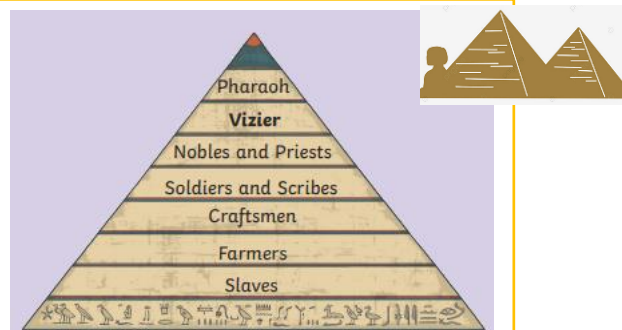

ANCIENT EGYPT - YEAR 4

The River Nile

- Agriculture, washing, fishing and trade.
- Most cities were around the Nile.
- Papyrus grew- used to make paper.

Tutankhamun - boy king - only 10 years old when became pharaoh.

Cleopatra - last pharaoh of Ancient Egypt.

Howard Carter - archaeologist - discovered tomb of Tutankhamun.